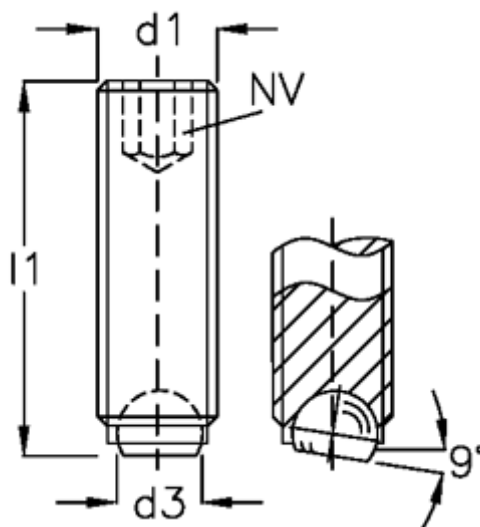

Article number: 209056381

Description: E+G Ball point screw
GN 605-M8-20-BN

Measures

d1	= M8
d2	= 5.5
d3	= 4.5
Internal hexagon	= 4
l1	= 20